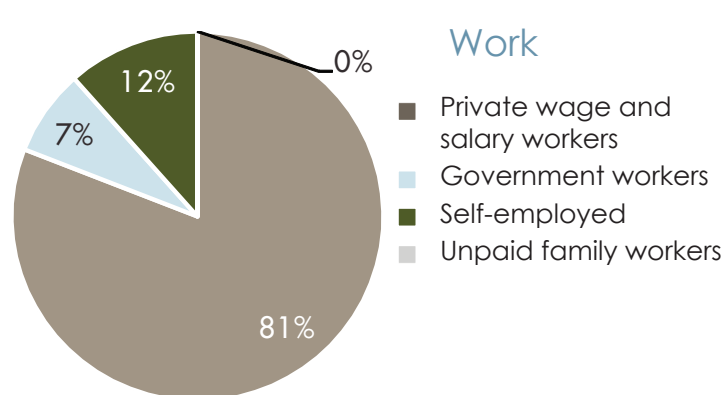

# Acme Township Dashboard

Key for population and prosperity index graphs:  
■ Acme Township ■ Grand Traverse County ■ Michigan ■ United States

Classifications modified from HUD guidelines, using the state median income of \$48,432.

Households	1,782
total households	2.45
person average household size	\$195,500
owner-occupied median home value	782
median gross rent	75%
housing units with a mortgage	Education
population enrolled in school	23.9%
high school graduate or higher	97.3%
bachelor's degree or higher	38.1%
Commuting	95%
workers who commute	90%
commuters who drive alone	19.1
minute average commute	Employment
unemployment rate	12.6%
civilian veterans	12.9%
Income	Income
median household income	\$76,870
median earnings for workers	\$31,923
male full-time, year-round earnings	\$62,624
female full-time, year-round earnings	\$42,378
population in poverty	6.5%
children in poverty	7.3%
Top Industrial Sectors	22%
education, health care, social assistance	20%
arts, recreation, accommodation, food	12%
manufacturing	