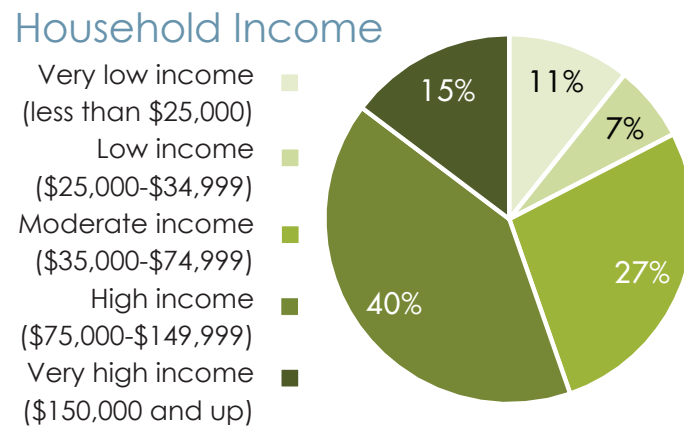

# Acme Township Dashboard

Key for population and prosperity index graphs:  
■ Acme Township ■ Grand Traverse County ■ Michigan ■ United States

Classifications modified from HUD guidelines, using the state median income of \$48,432.

Households	1,782
total households	2.45
person average household size	\$195,500
owner-occupied median home value	782
median gross rent	75%
housing units with a mortgage	Education
population enrolled in school	23.9%
high school graduate or higher	97.3%
bachelor's degree or higher	38.1%
Commuting	95%
workers who commute	90%
commuters who drive alone	19.1
minute average commute	Employment
unemployment rate	12.6%
civilian veterans	12.9%
Income	Income
median household income	\$76,870
median earnings for workers	\$31,923
male full-time, year-round earnings	\$62,624
female full-time, year-round earnings	\$42,378
population in poverty	6.5%
children in poverty	7.3%
Top Industrial Sectors	22%
education, health care, social assistance	20%
arts, recreation, accommodation, food	12%
manufacturing	