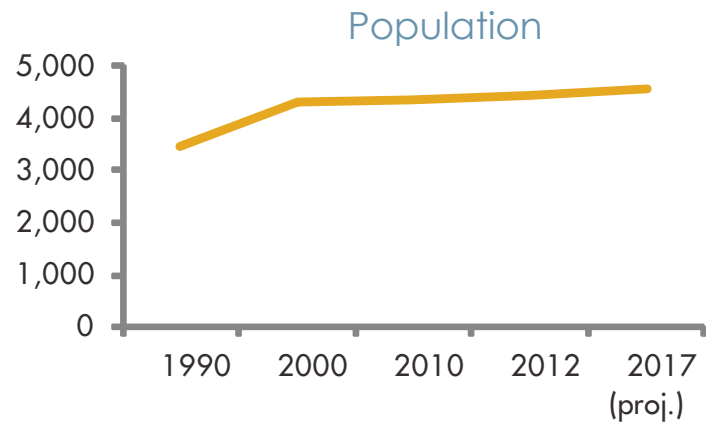

# Acme Township Dashboard

Key for population and prosperity index graphs:  
■ Acme Township ■ Grand Traverse County ■ Michigan ■ United States

Classifications modified from HUD guidelines, using the state median income of \$48,432.

Households	1,782
total households	2.45
person average household size	\$195,500
owner-occupied median home value	782
median gross rent	75%
housing units with a mortgage	Education
population enrolled in school	23.9%
high school graduate or higher	97.3%
bachelor's degree or higher	38.1%
Commuting	95%
workers who commute	90%
commuters who drive alone	19.1
minute average commute	Employment
unemployment rate	12.6%
civilian veterans	12.9%
Income	Income
median household income	\$76,870
median earnings for workers	\$31,923
male full-time, year-round earnings	\$62,624
female full-time, year-round earnings	\$42,378
population in poverty	6.5%
children in poverty	7.3%
Top Industrial Sectors	22%
education, health care, social assistance	20%
arts, recreation, accommodation, food	12%
manufacturing	