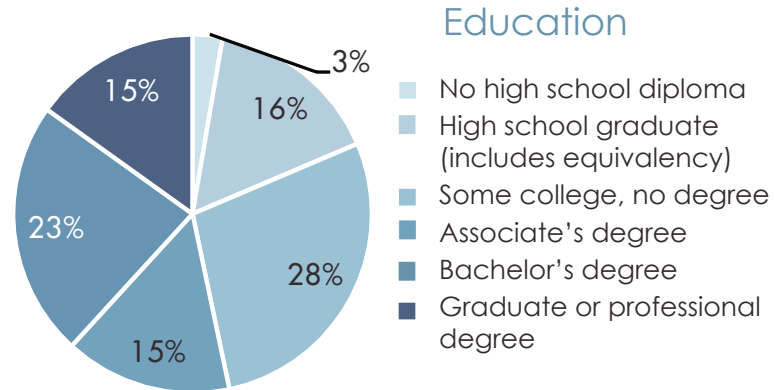

# Acme Township Dashboard

Key for population and prosperity index graphs:  
■ Acme Township ■ Grand Traverse County ■ Michigan ■ United States

Classifications modified from HUD guidelines, using the state median income of \$48,432.

Households	1,782
total households	2.45
person average household size	\$195,500
owner-occupied median home value	782
median gross rent	75%
housing units with a mortgage	Education
population enrolled in school	23.9%
high school graduate or higher	97.3%
bachelor's degree or higher	38.1%
Commuting	95%
workers who commute	90%
commuters who drive alone	19.1
minute average commute	Employment
unemployment rate	12.6%
civilian veterans	12.9%
Income	Income
median household income	\$76,870
median earnings for workers	\$31,923
male full-time, year-round earnings	\$62,624
female full-time, year-round earnings	\$42,378
population in poverty	6.5%
children in poverty	7.3%
Top Industrial Sectors	22%
education, health care, social assistance	20%
arts, recreation, accommodation, food	12%
manufacturing	