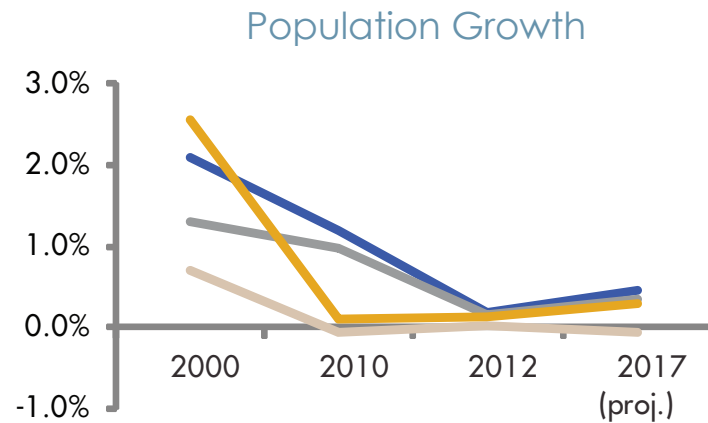

# Acme Township Dashboard

Key for population and prosperity index graphs:  
■ Acme Township ■ Grand Traverse County ■ Michigan ■ United States

Classifications modified from HUD guidelines, using the state median income of \$48,432.

Households	1,782
total households	2.45
person average household size	\$195,500
owner-occupied median home value	782
median gross rent	75%
housing units with a mortgage	Education
population enrolled in school	23.9%
high school graduate or higher	97.3%
bachelor's degree or higher	38.1%
Commuting	95%
workers who commute	90%
commuters who drive alone	19.1
minute average commute	Employment
unemployment rate	12.6%
civilian veterans	12.9%
Income	Income
median household income	\$76,870
median earnings for workers	\$31,923
male full-time, year-round earnings	\$62,624
female full-time, year-round earnings	\$42,378
population in poverty	6.5%
children in poverty	7.3%
Top Industrial Sectors	22%
education, health care, social assistance	20%
arts, recreation, accommodation, food	12%
manufacturing	