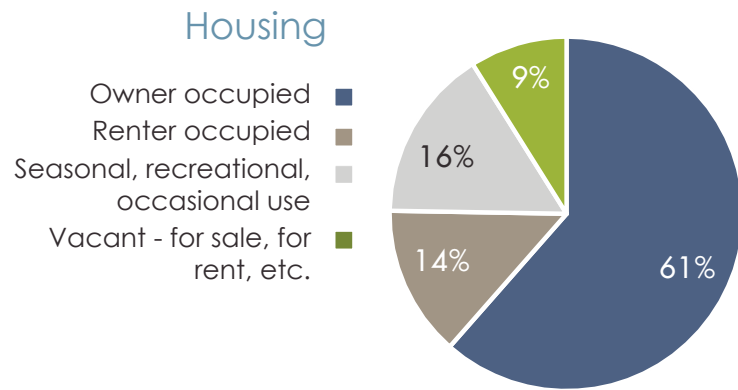

# Acme Township Dashboard

Key for population and prosperity index graphs:  
■ Acme Township ■ Grand Traverse County ■ Michigan ■ United States

Classifications modified from HUD guidelines, using the state median income of \$48,432.

Households	1,782
total households	2.45
person average household size	\$195,500
owner-occupied median home value	782
median gross rent	75%
housing units with a mortgage	Education
population enrolled in school	23.9%
high school graduate or higher	97.3%
bachelor's degree or higher	38.1%
Commuting	95%
workers who commute	90%
commuters who drive alone	19.1
minute average commute	Employment
unemployment rate	12.6%
civilian veterans	12.9%
Income	Income
median household income	\$76,870
median earnings for workers	\$31,923
male full-time, year-round earnings	\$62,624
female full-time, year-round earnings	\$42,378
population in poverty	6.5%
children in poverty	7.3%
Top Industrial Sectors	22%
education, health care, social assistance	20%
arts, recreation, accommodation, food	12%
manufacturing	