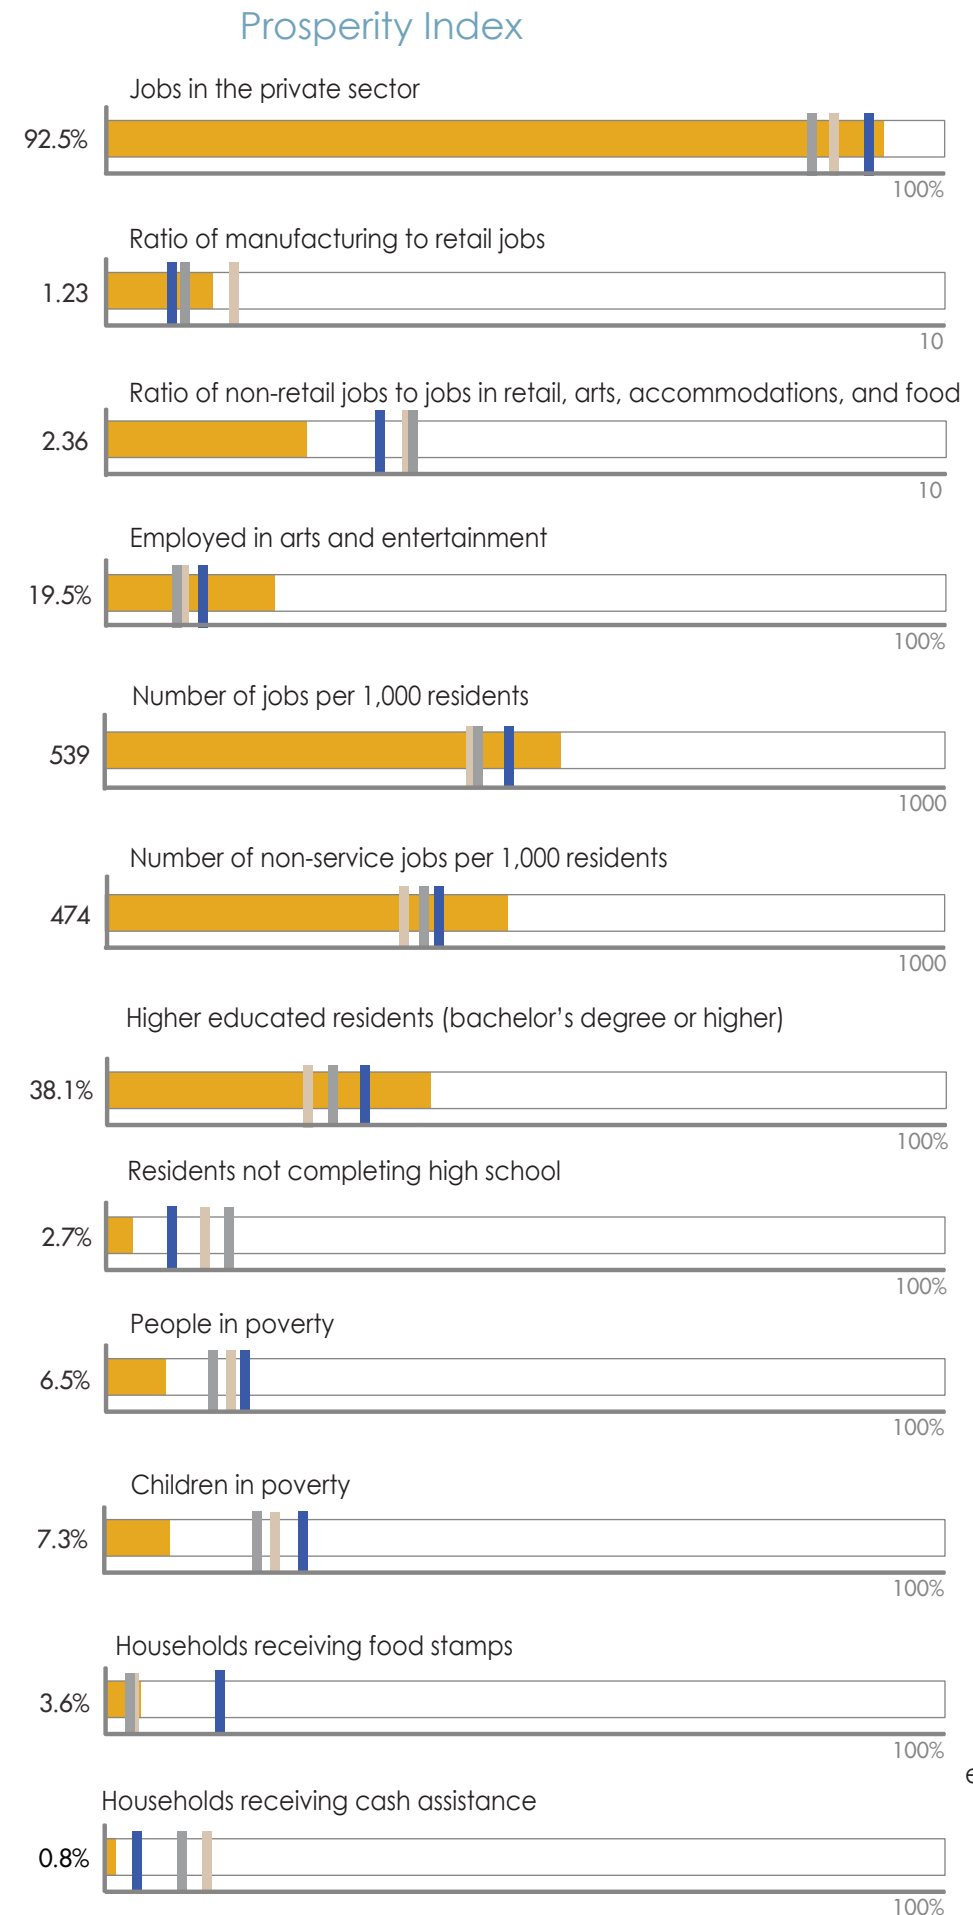

# Acme Township Dashboard

Key for population and prosperity index graphs:  
■ Acme Township ■ Grand Traverse County ■ Michigan ■ United States

Classifications modified from HUD guidelines, using the state median income of \$48,432.

Households	1,782
total households	2.45
person average household size	\$195,500
owner-occupied median home value	782
median gross rent	75%
housing units with a mortgage	Education
population enrolled in school	23.9%
high school graduate or higher	97.3%
bachelor's degree or higher	38.1%
Commuting	95%
workers who commute	90%
commuters who drive alone	19.1
minute average commute	Employment
unemployment rate	12.6%
civilian veterans	12.9%
Income	Income
median household income	\$76,870
median earnings for workers	\$31,923
male full-time, year-round earnings	\$62,624
female full-time, year-round earnings	\$42,378
population in poverty	6.5%
children in poverty	7.3%
Top Industrial Sectors	22%
education, health care, social assistance	20%
arts, recreation, accommodation, food	12%
manufacturing	